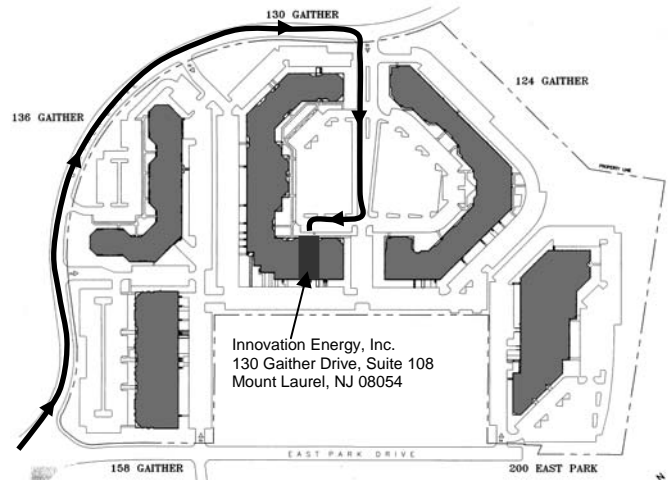

Directions to Innovation Energy, Inc.

130 Gaither Drive, Suite 108

Mount Laurel, NJ 08054

Tel: (856) 866-0220

From New Jersey Turnpike to Innovation Energy:

- ⇒ Take exit 4.
- ⇒ After paying toll, proceed to Route 73 North.
- ⇒ At first traffic light, turn right on to Fellowship Road.
- ⇒ Once on Fellowship Road, go through one traffic light and at second traffic light turn right on East Park Drive.
- ⇒ Stay on the left side of the road. The road becomes Gaither Drive.
- ⇒ Follow Gaither Drive (for approximately ¼ mile) and you will see a sign on your right for 130 Gaither Drive.
- ⇒ Turn right into the 130 Gaither Drive complex.
- ⇒ Suite 108 is in the right side building, located towards the far end.

From I-295 North/South to Innovation Energy:

- ⇒ Take exit 36A for Route 73 South.
- ⇒ Stay in the right two lanes at the next traffic light (Intersection of Fellowship Road and Route 73).
- Note – all turns on this traffic light are from the right two lanes**
- ⇒ At the Intersection of Fellowship Road and Route 73, take the jug handle on your right in order to turn left on Fellowship Road.
- ⇒ Once on Fellowship Road, go through one traffic light and at second traffic light turn right on East Park Drive.
- ⇒ Stay on the left side of the road. The road becomes Gaither Drive.
- ⇒ Follow Gaither Drive (for approximately ¼ mile) and you will see a sign on your right for 130 Gaither Drive.
- ⇒ Turn right into the 130 Gaither Drive complex.
- ⇒ Suite 108 is in the right side building, located towards the far end.